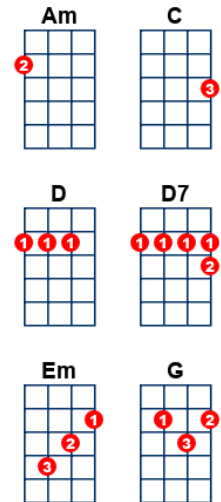

Times They Are A-Changin', The

key: G, artist:Bob Dylan writer:Bob Dylan

https://www.youtube.com/watch?v=e7qQ6_RV4VQ in G Capo 5

Come [G] gather 'round [Em] people, wher[C]ever you [G] roam
And ad[G]mit that the [Am] waters a[C]round you have [D7] grown
And a[G]cept it that [Em] soon you'll be [C] drenched to the [G] bone
If your [G] time to [Em] you Is worth [D] saving, [D7] then you
[C] better start [G] swimming Or you'll [C] sink like a [D7] stone
For the [G] times [Em] they are a-[D7]cha -- [D7]--ang -- [G]in'.

Come [G] senators, [Em] congressmen, [C] please heed the [G] call
Don't [G] stand in the [Am] doorway, don't [C] block up the [D7] hall
For [G] he that gets [Em] hurt will be [C] he who has [G] stalled
There's a [G] battle out[Em]side and it's [D] raging . [D7].
It'll [C] soon shake your [G] windows and [C] rattle your [D7] walls
For the [G] times [Em] they are a-[D7]cha -- [D7]--ang -- [G]in'.

The [G] line it is [Em] drawn, the [C] curse it is [G] cast.
The [G] slow one [Am] now will [C] later be [D7] fast
As the [G] present [Em] now will [C] later be [G] past.
The [G] order is [Em] rapidly [D] fading [D7]
And the [C] first one [G] now will [C] later be [D7] last