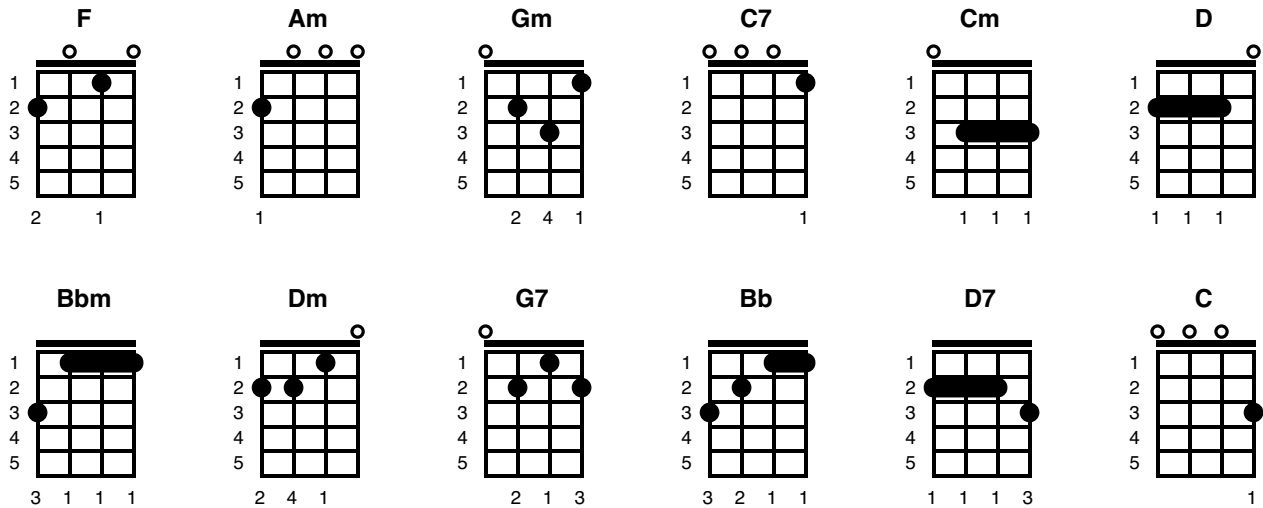

I'll Be Home for Christmas

Bing Crosby

Key of F

Verse 1

F Am Gm C7
I'll be home for Christmas,
F Cm D Gm
You can plan on me
Bbm C7 F Dm
Please have snow, and mistletoe,
G7 Gm C7
And presents on the tree

Chorus

F Am Gm C7
Christmas Eve will find me,
F Cm D Gm
Where the love light gleams
Bb Bbm F D7
I'll be home for Christmas,
G7 Gm C F
If only in my dreams

Verse 2

F Am Gm C7
I'll be home for Christmas,

F Cm D Gm
You can plan on me
Bbm C7 F Dm
Please have snow, and mistletoe,
G7 Gm C7
And presents on the tree

Chorus

F Am Gm C7
Christmas Eve will find me,
F Cm D Gm
Where the love light gleams
Bb Bbm F D7
I'll be home for Christmas,
G7 Gm C F
If only in my dreams