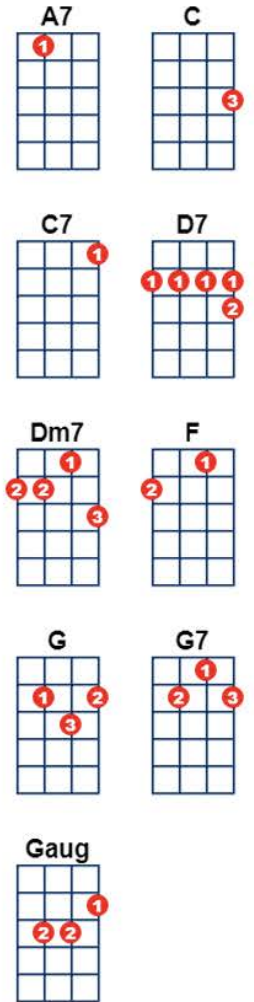

Blue Hawaii [C]

artist:Elvis Presley , writer:Leo Robin ,Ralph Rainger

Elvis Presley - <https://www.youtube.com/watch?v=cyIJ2vMIuDg>
(But in Ab)

[C] Night and [C7] you
[F] And blue Ha[C]waii
The [A7] night is [D7] heavenly
[G7]And you are [C] heaven to me [Dm7] [G7]

[C] Lovely [C7] you
[F] And blue Ha[C]waii
With [A7] all this [D7] loveliness
[G7] There should be [C] loooooo [F]ooooooo [C]ve [C7]

[F] Come with me
While the [C] moon is on the sea,
The [D7] night is young
And so are [G] we, so are [Gaug] we

[C] Dreams come true
[F] In blue Ha[C]waii
And [A7] mine could [D7] all come true
[G7] This magic [C] night of [F] nights with [C] you [C7]

[F] Come with me
While the [C] moon is on the sea,
The [D7] night is young
And so are [G] we, so are [Gaug] we

[C] Dreams come true
[F] In blue Ha[C]waii
And [A7] mine could [D7] all come true
[G7] This magic [C] night of [F] nights with [C] you

~~[G7]~~

First note (G)