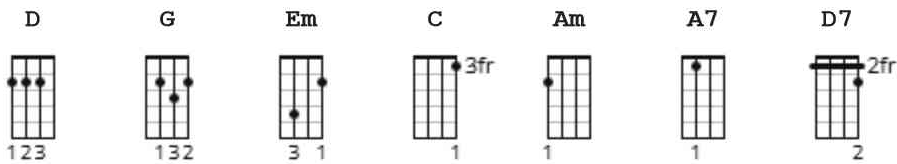

Blue Moon Ukulele by Misc Traditional

Tuning: GCEA

CHORDS

[Intro]

D G Em C D G Em C

Blue Moon, you saw me standing alone

D G Em C

Without a dream in my heart

D G Em C D

Without a love of my own

G Em C D G Em C

Blue Moon, you knew just what I was there for

D G Em C

You heard me saying a prayer for

D G Em C D

Someone I really could care for