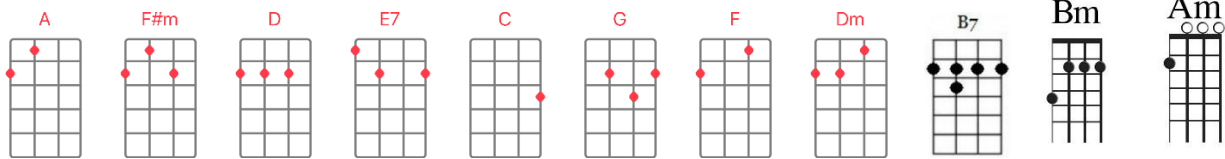

# TO KNOW HIM IS TO LOVE HIM by The Teddy Bears (1958)

**A A**

(verse 1)

**A E7**

To know, know, know him is to love, love, love him.

**F#m D**

Just to see him smile, makes my life worthwhile.

**A E7**

To know, know, know him is to love, love, love him..

**A D A E7**

And I doooo, I doooo, I dooooo ...

(verse 2)

**A E7**

I'll be good to him, I'll bring love to him.

**F#m D**

Everyone says there'll come a day when I'll... walk alongside of him.

**A E7**

Yes, to know, know, know him is to love, love, love him,

**A D A E7**

And I doooo, I doooo, I dooooo ...

(chorus)

**C** **G** **F** **E7**

Why... can't he see ..., how... blind can he be?

**C** **A** **Dm** **Am** **B7** **E7**

Some day he'll see..., that he... was meant..., for me... Whoa-oa-oa-oa-oa

(repeat verse 1) KEY CHANGE TO D

**D** **A**

To know, know, know him is to love, love, love him.

**Bm** **G**

Just to see him smile, makes my life worthwhile.