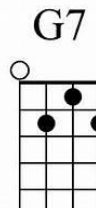

ANIMAL CRACKERS IN MY SOUP CHORDS by Shirley Temple (1936)

D Em Am C

[Chorus]

G **Am** **D**
Animal crackers in my soup
G **Am** **D**
Monkeys and rabbits loop the loop
Am **G** **Am** **G**
Gosh, oh gee, but I have fun
Am **G** **Am** **D**
Swallowin' animals one by one

[Verse]

G **Am** **D**
In every bowl of soup I see
G **Am** **D**
Lions and tigers watching me
Am **G** **Am** **G**
I mae 'em jump right thru a hoop
★ **Am** **G** **Am** **G**
★ Those animal crackers in my soup

[Bridge]

C **G7**
When I get hold

C **G7**
Of the 'Big bad wolf'
C **G7** **C**
I just push him under to drown
B7 **Em**
Then I bite him
B7 **Em**
In a million bits
Em **Bm** **D**
And I gobble him right down