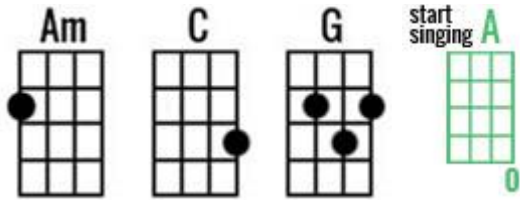

DOLLY PARTON – JOLENE UKULELE CHORDS

Intro: [Am]

Chorus:

Jo-[Am]-lene, Jo-[C]-lene, Jo-[G]-lene, Jo-[Am]-lene
I'm [G] begging of you please don't take my [Am] man
Jo-[Am]-lene, Jo-[C]-lene, Jo-[G]-lene, Jo-[Am]-lene
[G] Please don't take him just because you [Am] can

Verse:

Your [Am] beauty is [C] beyond compare
With [G] flaming locks of [Am] auburn hair
With [G] ivory skin and eyes of emerald [Am] green

Your [Am] smile is like a [C] breath of spring
Your [G] voice is soft like [Am] summer rain
And [G] I cannot compete with you, Jo-[Am]-lene

He [Am] talks about you [C] in his sleep
And [G] there's nothing I can [Am] do to keep
From [G] crying when he calls your name, Jo-[Am]-lene

And [Am] I can easily [C] understand
How [G] you could easily [Am] take my man
But [G] you don't know what he means to me, Jo-[Am]-lene

Chorus:

Jo-[Am]-lene, Jo-[C]-lene, Jo-[G]-lene, Jo-[Am]-lene
I'm [G] begging of you please don't take my [Am] man
Jo-[Am]-lene, Jo-[C]-lene, Jo-[G]-lene, Jo-[Am]-lene
[G] Please don't take him just because you [Am] can
(Slowly)
[G] Please don't take him just because you [Am] can