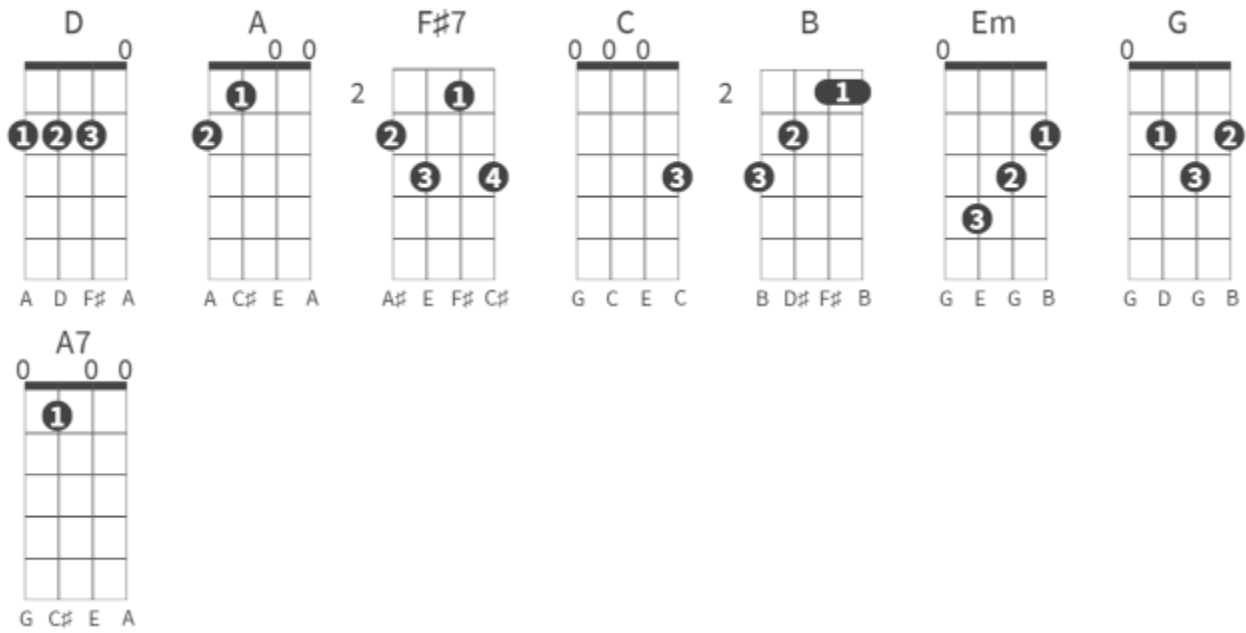

BEN BY MICHAEL JACKSON (1972), MOTOWN LABEL

INTRO: D D D D

Verse 1

D **A**

Ben, the two of us need look no more,

D **A**

we both found what we were looking for.

D **F#7** **C**

With a friend to call my own, I'll never be alone.

B **Em** **A** **D// G// D// G//**

And you my friend will see, you've got a friend in me.

Verse 2

D **A**

Ben, you're always running here and there,

D **A**

you feel you're not wanted anywhere.

D **F#7** **C**

If you ever look behind, and don't like what you find,

B **Em** **A** **D// G// D// G//**
there's something you should know, you've got a place to go.

Bridge **Em A7 D D Em A7 D D**
I used to say : I and me. Now it's us, now it's we.
Em A7 D D Em A7 D D
I used to say : I and me. Now it's us, now it's we.

Verse 3

D A
Ben, most people would turn you away,
D A
I don't listen to a word they say.
D A C
They don't see you as I do, I wish they would try to,