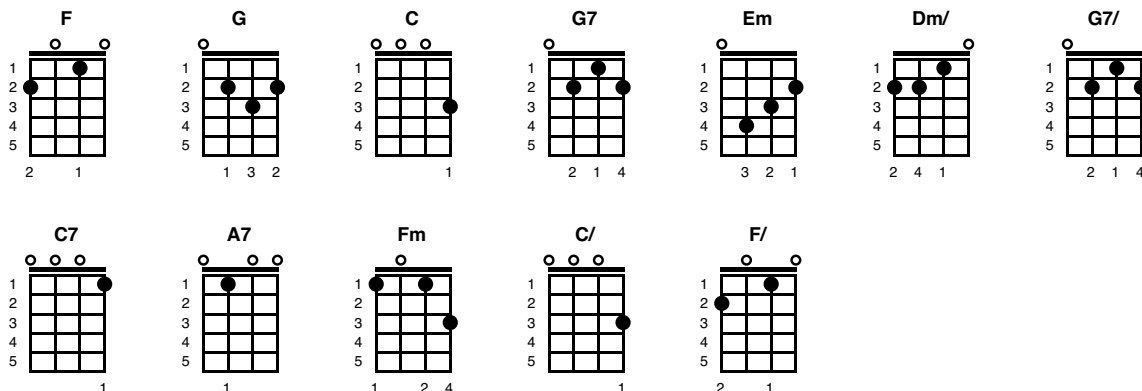

Top of the World (PUG) 2023-03-27

The Carpenters

Written by: John Bettis and Richard Carpenter, 1972

Key of C
92 BPM in 2/2

Intro (Instrumental)

...Is the love that I've found ever since you've been around
Your love's put me at the top of the world

Verse 1

Such a feelin's comin' over me
 There is wonder in 'most every thing I see
 Not a cloud in the sky, got the sun in my eyes
 And I won't be surprised if it's a dream

Verse 2

Everything I want the world to be
 Is now comin' true especially for me
 And the reason is clear, it's because you are here
 You're the nearest thing to heaven that I've seen

Chorus

I'm on the top of the world lookin' down on creation
And the only explanation I can find
Is the love that I've found ever since you've been around
Your love's put me at the top of the world

Verse 3

I'm on the top of the world lookin' down on creation
And the only explanation I can find
Is the love that I've found ever since you've been around
Your love's put me at the top of the world