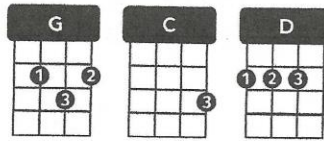

SILVER BELLS

by Jay Livingston and Ray Evans

WALTZ STRUM: D du du, or pick d d
TIMING: 1 per chord

INTRO G

VERSE

G	G	C	C
City sidewalks, busy sidewalks		Dressed in holiday	style
D	D	G	G
In the air there's a feeling		of Christmas	
G	G	C	C
Children laughing, people passing	Meeting smile after smile		
D	D	G	G
And on every street corner	you hear		

VERSE

G	G	C	C
Strings of street lights, even stop lights		Blink a bright red and green	
D	D	G	G
As the shoppers run home	with their treasures		
G	G	C	C
Hear the snow crunch, see the kids bunch	This is Santa's big scene		
D	D	G	G
And above all the bustle	you hear		