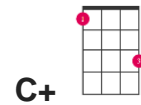

# All My Loving, The Beatles

C+

Island strum

tacet

Dm

G7

Close your eyes and I'll kiss you

C

C

Am

I'll write home every day

F

G7

C

C/

And I'll send all my loving to you

Tomorrow, I'll miss you

F Dm Bb G7

Remember I'll always be true

Dm G7

And then while I'm away

C Am

I'll write home every day

F G7 C C/

And I'll send all my loving to you

Chorus:

Am C+ C C/

All my loving I will send to you

Am C+ C C/

All my loving, Darling, I'll be true

Am C

All my loving, All my loving.....oooh